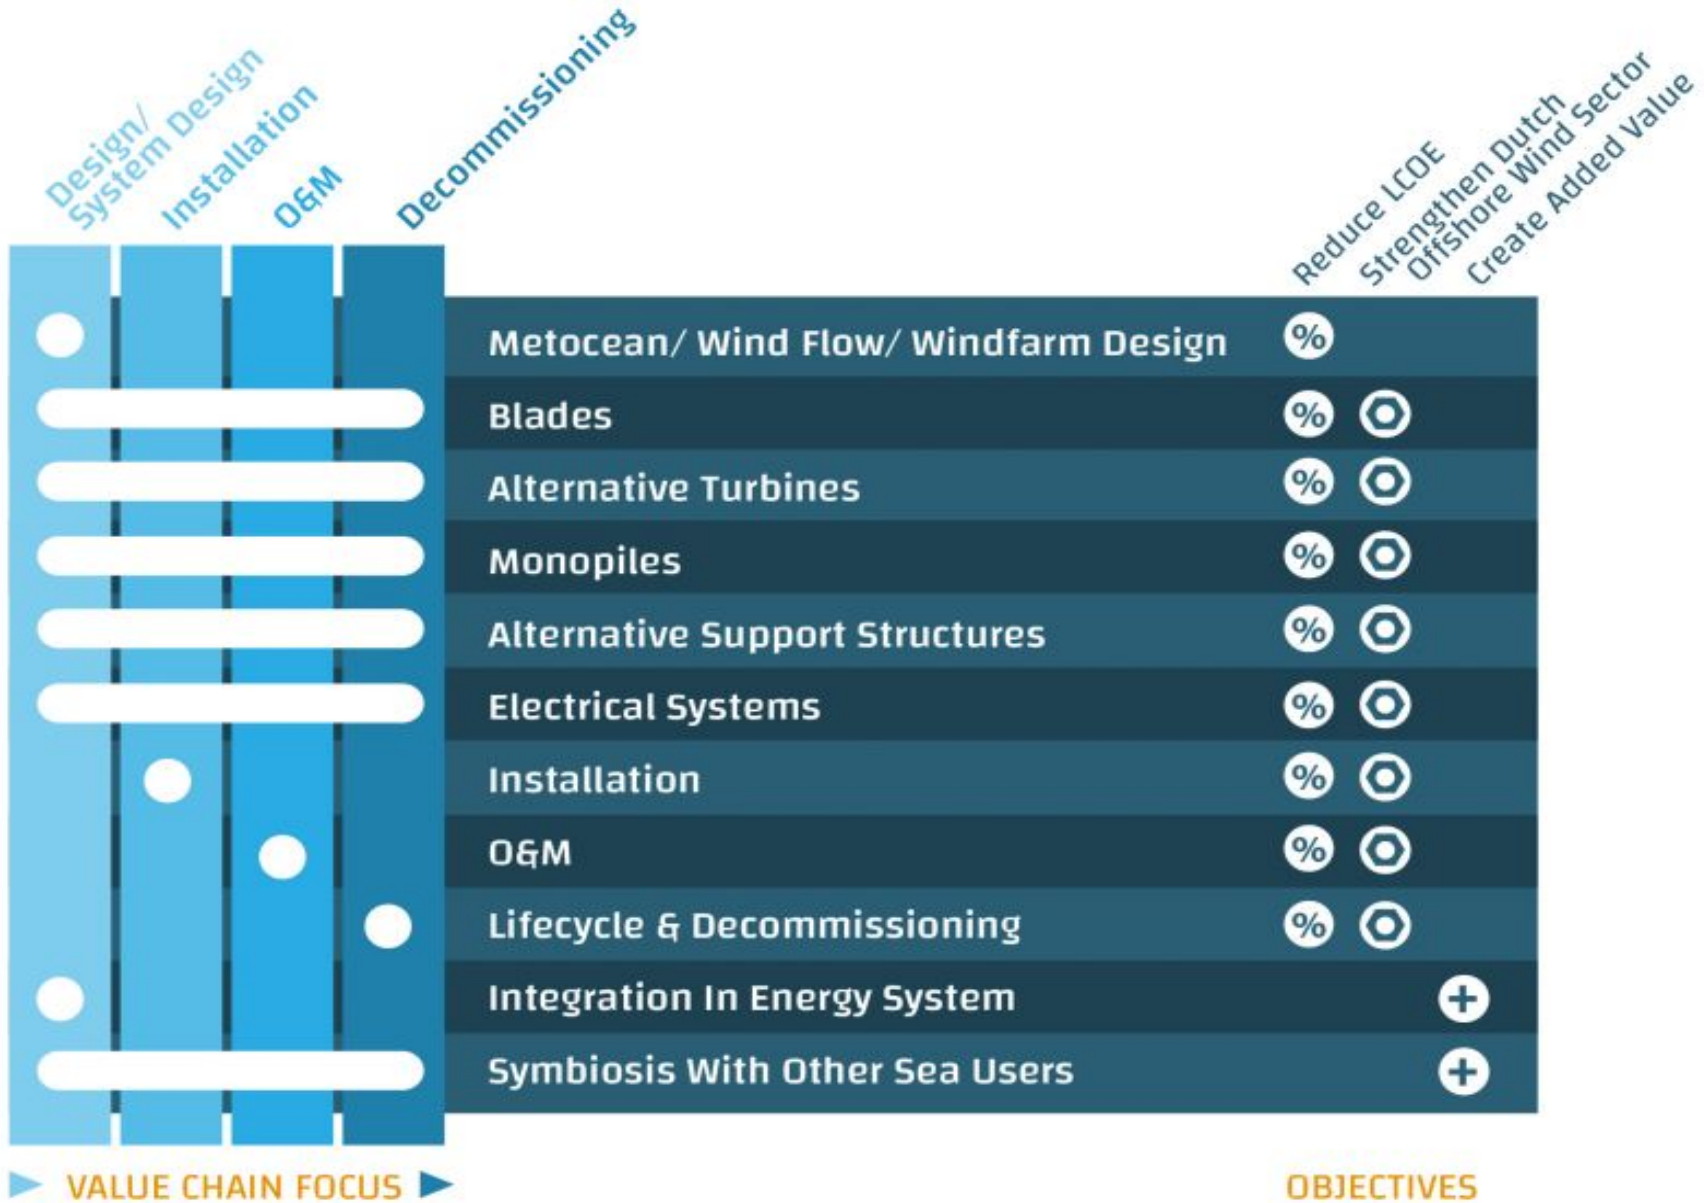

## Program for 2018 (and further)

Support the transition to a low-carbon, reliable and affordable energy system.

# GROW Program

VALUE CHAIN FOCUS

OBJECTIVES

# GROW consortium: full supply chain